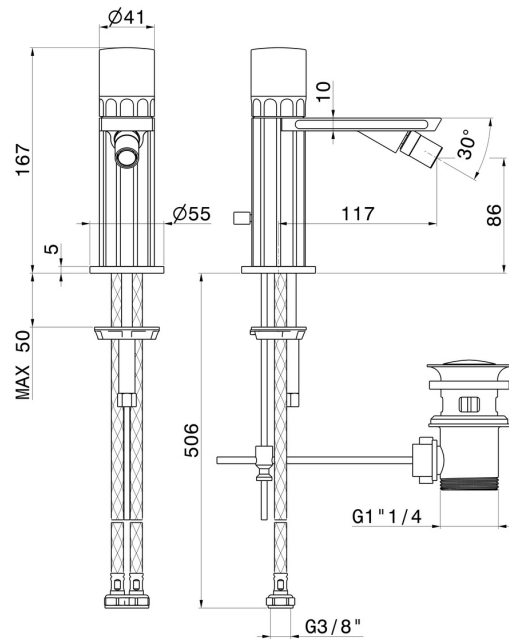

IONIKA ALLURE

73025.59.064

Single lever bidet mixer basin group - finish PVD Brushed Gun Metal

FEATURES

Material	Brass/Marble
Technology	Energy Saving - Save Water
Installation	Freestanding
Hole type	Single hole
Control type	Single lever
Waste / Drain set	With waste set
Water mixing	Mechanical

TECHNICAL DRAWING

IONIKA ALLURE

73025.59.064

Single lever bidet mixer basin group - finish PVD Brushed Gun Metal

AVAILABLE FINISHES

59.064

PVD Brushed Gun Metal

01.014