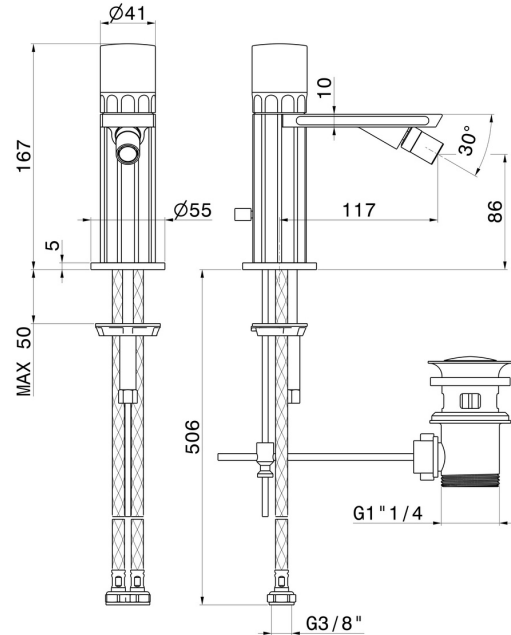

IONIKA ALLURE

73025.59.066

Single lever bidet mixer basin group - finish PVD Brushed steel

FEATURES

Material	Brass/Marble
Technology	Energy Saving - Save Water
Installation	Freestanding
Hole type	Single hole
Control type	Single lever
Waste / Drain set	With waste set
Water mixing	Mechanical

TECHNICAL DRAWING

IONIKA ALLURE

73025.59.066

Single lever bidet mixer basin group - finish PVD Brushed steel

AVAILABLE FINISHES

59.066

PVD Brushed steel

01.014