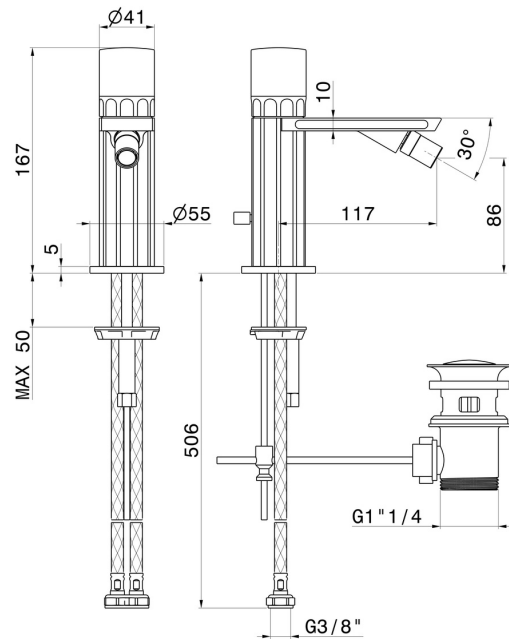

IONIKA ALLURE

73025.59.067

Single lever bidet mixer basin group - finish PVD Brushed Copper Bronze

PVD Brushed Copper Bronze

FEATURES

Material	Brass/Marble
Technology	Energy Saving - Save Water
Installation	Freestanding
Hole type	Single hole
Control type	Single lever
Waste / Drain set	With waste set
Water mixing	Mechanical

TECHNICAL DRAWING

IONIKA ALLURE

73025.59.067

Single lever bidet mixer basin group - finish PVD Brushed Copper Bronze

AVAILABLE FINISHES

59.067

PVD Brushed Copper Bronze

01.014