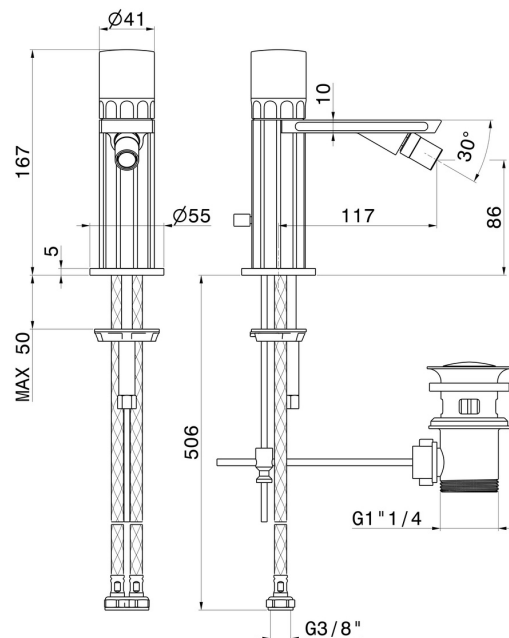

IONIKA ALLURE

73025.59.098

Single lever bidet mixer basin group - finish PVD Brushed Pale Gold

FEATURES

Material	Brass/Marble
Technology	Energy Saving - Save Water
Installation	Freestanding
Hole type	Single hole
Control type	Single lever
Waste / Drain set	With waste set
Water mixing	Mechanical

TECHNICAL DRAWING

IONIKA ALLURE

73025.59.098

Single lever bidet mixer basin group - finish PVD Brushed Pale Gold

AVAILABLE FINISHES

59.098

PVD Brushed Pale Gold

01.014