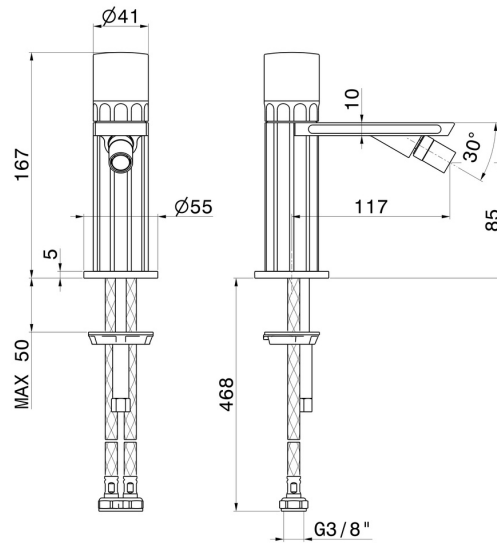

# IONIKA ALLURE

**73027.01.014**

Single lever bidet mixer basin group - finish Matt White

Without pop-up waste set

## FEATURES

Material	<b>Brass/Marble</b>
Technology	<b>Energy Saving - Save Water</b>
Installation	<b>Freestanding</b>
Hole type	<b>Single hole</b>
Control type	<b>Single lever</b>
Waste / Drain set	<b>Without waste set</b>
Water mixing	<b>Mechanical</b>

## TECHNICAL DRAWING

**IONIKA ALLURE**

**73027.01.014**

Single lever bidet mixer basin group - finish Matt White

**AVAILABLE FINISHES**

---

**01.014**

Matt White