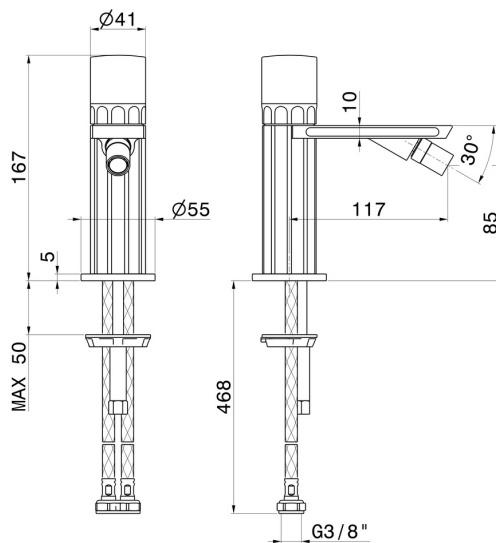

IONIKA ALLURE

73027.01.093

Single lever bidet mixer basin group - finish Matt Black

Without pop-up waste set

FEATURES

| | |
|-------------------|-----------------------------------|
| Material | Brass/Marble |
| Technology | Energy Saving - Save Water |
| Installation | Freestanding |
| Hole type | Single hole |
| Control type | Single lever |
| Waste / Drain set | Without waste set |
| Water mixing | Mechanical |

TECHNICAL DRAWING

 **AR Preview**
try it in your home

More Details
on our [website](#)

IONIKA ALLURE

73027.01.093

Single lever bidet mixer basin group - finish Matt Black

AVAILABLE FINISHES

01.093