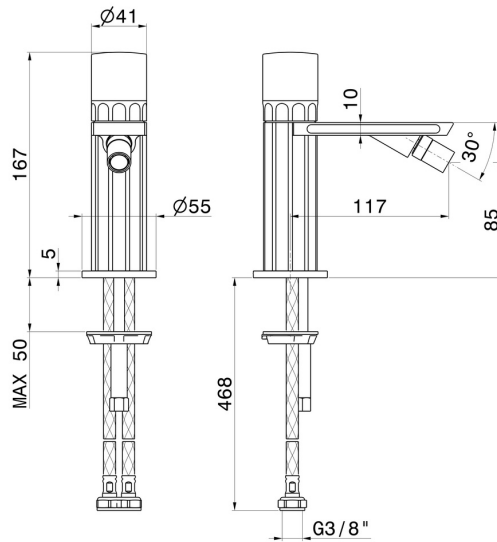

IONIKA ALLURE

73027.21.018

Single lever bidet mixer basin group - finish Chrome

Without pop-up waste set

FEATURES

Material	Brass/Marble
Technology	Energy Saving - Save Water
Installation	Freestanding
Hole type	Single hole
Control type	Single lever
Waste / Drain set	Without waste set
Water mixing	Mechanical

TECHNICAL DRAWING

IONIKA ALLURE

73027.21.018

Single lever bidet mixer basin group - finish Chrome

AVAILABLE FINISHES

21.018

Chrome

01.014