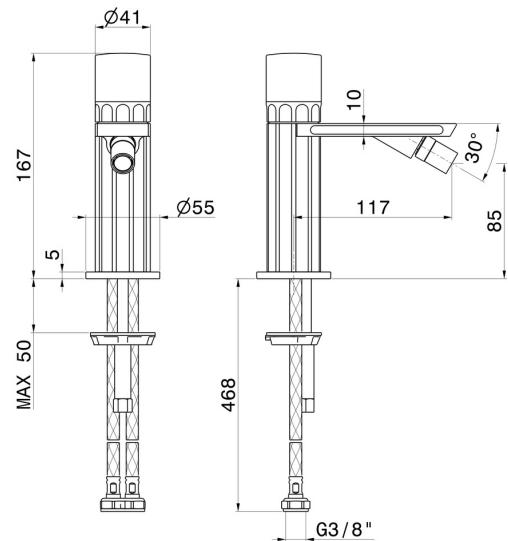

# IONIKA ALLURE

**73027.59.064**

Single lever bidet mixer basin group - finish PVD Brushed Gun Metal

Without pop-up waste set

## FEATURES

Material	<b>Brass/Marble</b>
Technology	<b>Energy Saving - Save Water</b>
Installation	<b>Freestanding</b>
Hole type	<b>Single hole</b>
Control type	<b>Single lever</b>
Waste / Drain set	<b>Without waste set</b>
Water mixing	<b>Mechanical</b>

## TECHNICAL DRAWING

**IONIKA ALLURE**

**73027.59.064**

Single lever bidet mixer basin group - finish PVD Brushed Gun Metal

**AVAILABLE FINISHES**

---

**59.064**

PVD Brushed Gun Metal