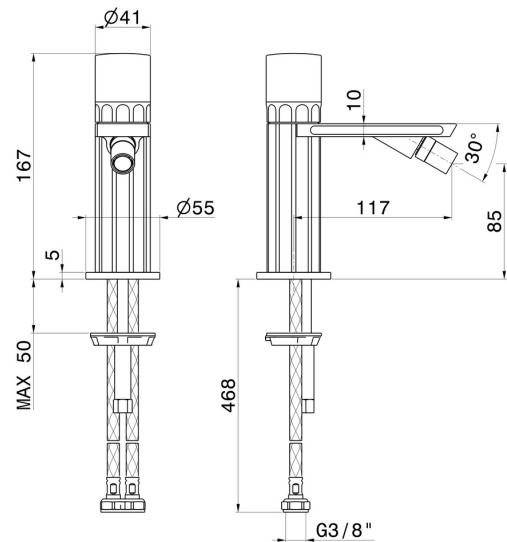

IONIKA ALLURE

73027.59.066

Single lever bidet mixer basin group - finish PVD Brushed steel

Without pop-up waste set

FEATURES

Material	Brass/Marble
Technology	Energy Saving - Save Water
Installation	Freestanding
Hole type	Single hole
Control type	Single lever
Waste / Drain set	Without waste set
Water mixing	Mechanical

TECHNICAL DRAWING

IONIKA ALLURE

73027.59.066

Single lever bidet mixer basin group - finish PVD Brushed steel

AVAILABLE FINISHES

59.066

PVD Brushed steel

01.014