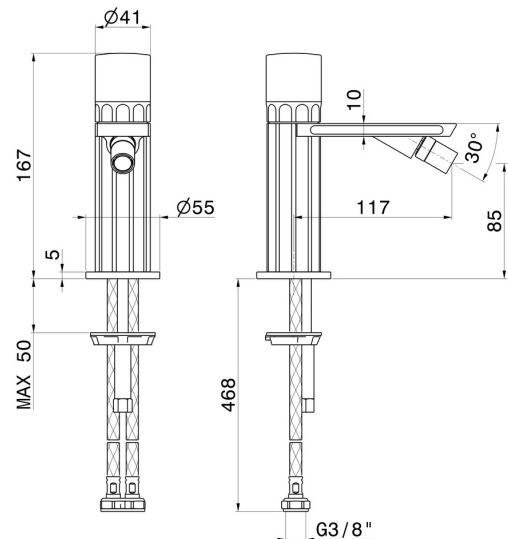

# IONIKA ALLURE

**73027.59.067**

Single lever bidet mixer basin group - finish PVD Brushed Copper Bronze

Without pop-up waste set

## FEATURES

Material	<b>Brass/Marble</b>
Technology	<b>Energy Saving - Save Water</b>
Installation	<b>Freestanding</b>
Hole type	<b>Single hole</b>
Control type	<b>Single lever</b>
Waste / Drain set	<b>Without waste set</b>
Water mixing	<b>Mechanical</b>

## TECHNICAL DRAWING

**IONIKA ALLURE**

**73027.59.067**

Single lever bidet mixer basin group - finish PVD Brushed Copper Bronze

**AVAILABLE FINISHES**

---

**59.067**

PVD Brushed Copper Bronze