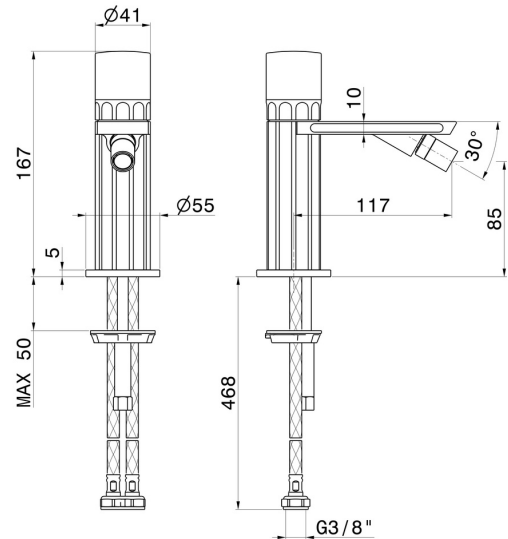

IONIKA ALLURE

73027.59.098

Single lever bidet mixer basin group - finish PVD Brushed Pale Gold

Without pop-up waste set

FEATURES

Material	Brass/Marble
Technology	Energy Saving - Save Water
Installation	Freestanding
Hole type	Single hole
Control type	Single lever
Waste / Drain set	Without waste set
Water mixing	Mechanical

TECHNICAL DRAWING

IONIKA ALLURE

73027.59.098

Single lever bidet mixer basin group - finish PVD Brushed Pale Gold

AVAILABLE FINISHES

59.098

PVD Brushed Pale Gold

01.014