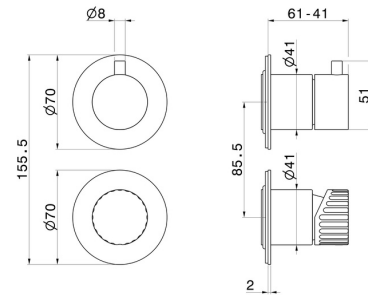

74265ex.59.064

Single lever concealed mixer. Ø70 - finish PVD Brushed Gun Metal

External part. With 2 ways out mechanical diverter, 1/2" connections.

PVD Brushed Gun Metal

FEATURES

Material	Stainless Steel
Installation	Wall concealed part
Control type	Single lever
Diverter type	Mechanic diverter
Outlets	2 Ways Out
Water mixing	Mechanical
Required for installation	<u>31087.00.000</u>

TECHNICAL DRAWING

74265ex.59.064

Single lever concealed mixer. Ø70 - finish PVD Brushed Gun Metal

AVAILABLE FINISHES

59.064

PVD Brushed Gun Metal

50.050

finish Stainless Steel