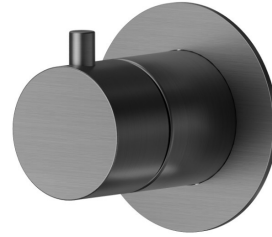

74265ex.59.064

Single lever concealed mixer. Ø70 - finish PVD Brushed Gun Metal

External part. With 2 ways out mechanical diverter, 1/2" connections.

PVD Brushed Gun Metal

FEATURES

Material	Stainless Steel
Installation	Wall concealed part
Control type	Single lever
Diverter type	Mechanic diverter
Outlets	2 Ways Out
Water mixing	Mechanical
Required for installation	<u>31087.00.000</u>

TECHNICAL DRAWING

74265ex.59.064

Single lever concealed mixer. Ø70 - finish PVD Brushed Gun Metal

AVAILABLE FINISHES

59.064

PVD Brushed Gun Metal

50.050

finish Stainless Steel

59.067

finish PVD Brushed Copper Bronze

59.098

finish PVD Brushed Pale Gold