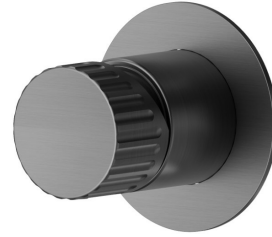

74265ex.59.064

Single lever concealed mixer. Ø70 - finish PVD Brushed Gun Metal

External part. With 2 ways out mechanical diverter, 1/2" connections.

PVD Brushed Gun Metal

FEATURES

Material	Stainless Steel
Installation	Wall concealed part
Control type	Single lever
Diverter type	Mechanic diverter
Outlets	2 Ways Out
Water mixing	Mechanical
Required for installation	<u>31087.00.000</u>

TECHNICAL DRAWING

74265ex.59.064

Single lever concealed mixer. Ø70 - finish PVD Brushed Gun Metal

AVAILABLE FINISHES

59.064

PVD Brushed Gun Metal

50.050

finish Stainless Steel

59.067

finish PVD Brushed Copper Bronze

59.098

finish PVD Brushed Pale Gold