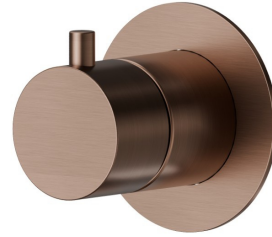

74265ex.59.067

Single lever concealed mixer. Ø70 - finish PVD Brushed Copper Bronze

External part. With 2 ways out mechanical diverter, 1/2" connections.

PVD Brushed Copper Bronze

FEATURES

Material	Stainless Steel
Installation	Wall concealed part
Control type	Single lever
Diverter type	Mechanic diverter
Outlets	2 Ways Out
Water mixing	Mechanical
Required for installation	<u>31087.00.000</u>

TECHNICAL DRAWING

74265ex.59.067

Single lever concealed mixer. Ø70 - finish PVD Brushed Copper Bronze

AVAILABLE FINISHES

 **59.067**
PVD Brushed Copper Bronze

 **50.050**
finish Stainless Steel

 **59.064**
finish PVD Brushed Gun Metal

 **59.098**
finish PVD Brushed Pale Gold