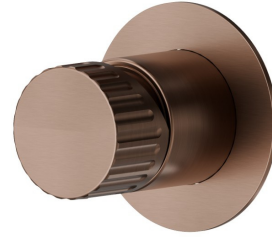

74265ex.59.067

Single lever concealed mixer. Ø70 - finish PVD Brushed Copper Bronze

External part. With 2 ways out mechanical diverter, 1/2" connections.

PVD Brushed Copper Bronze

FEATURES

Material	Stainless Steel
Installation	Wall concealed part
Control type	Single lever
Diverter type	Mechanic diverter
Outlets	2 Ways Out
Water mixing	Mechanical
Required for installation	<u>31087.00.000</u>

TECHNICAL DRAWING

74265ex.59.067

Single lever concealed mixer. Ø70 - finish PVD Brushed Copper Bronze

AVAILABLE FINISHES

 **59.067**
PVD Brushed Copper Bronze

 **50.050**
finish Stainless Steel

 **59.064**
finish PVD Brushed Gun Metal

 **59.098**
finish PVD Brushed Pale Gold