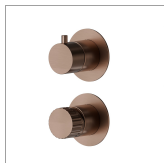

74265ex.59.067

Single lever concealed mixer. Ø70 - finish PVD Brushed Copper Bronze

External part. With 2 ways out mechanical diverter, 1/2" connections.

PVD Brushed Copper Bronze

FEATURES

Material	Stainless Steel
Installation	Wall concealed part
Control type	Single lever
Diverter type	Mechanic diverter
Outlets	2 Ways Out
Water mixing	Mechanical
Required for installation	<u>31087.00.000</u>

TECHNICAL DRAWING

74265ex.59.067

Single lever concealed mixer. Ø70 - finish PVD Brushed Copper Bronze

AVAILABLE FINISHES

 **59.067**
PVD Brushed Copper Bronze

 **50.050**
finish Stainless Steel

 **59.064**
finish PVD Brushed Gun Metal

 **59.098**
finish PVD Brushed Pale Gold