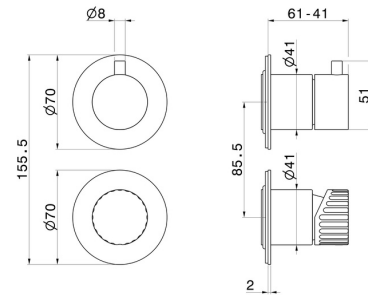

74265ex.59.067

Single lever concealed mixer. Ø70 - finish PVD Brushed Copper Bronze

External part. With 2 ways out mechanical diverter, 1/2" connections.

PVD Brushed Copper Bronze

FEATURES

Material	Stainless Steel
Installation	Wall concealed part
Control type	Single lever
Diverter type	Mechanic diverter
Outlets	2 Ways Out
Water mixing	Mechanical
Required for installation	<u>31087.00.000</u>

TECHNICAL DRAWING

74265ex.59.067

Single lever concealed mixer. Ø70 - finish PVD Brushed Copper Bronze

AVAILABLE FINISHES

 **59.067**
PVD Brushed Copper Bronze

 **50.050**
finish Stainless Steel

 **59.064**
finish PVD Brushed Gun Metal

 **59.098**
finish PVD Brushed Pale Gold