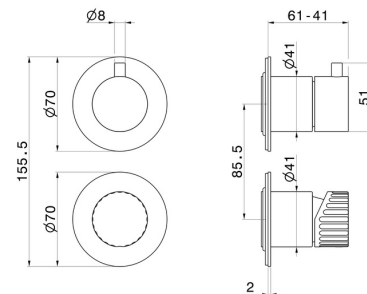

## 74265ex.59.098

Single lever concealed mixer. Ø70 - finish PVD Brushed Pale Gold

External part. With 2 ways out mechanical diverter, 1/2" connections.

PVD Brushed Pale Gold

### FEATURES

Material	<b>Stainless Steel</b>
Installation	<b>Wall concealed part</b>
Control type	<b>Single lever</b>
Diverter type	<b>Mechanic diverter</b>
Outlets	<b>2 Ways Out</b>
Water mixing	<b>Mechanical</b>
Required for installation	<b><u>31087.00.000</u></b>

### TECHNICAL DRAWING

**74265ex.59.098**

Single lever concealed mixer. Ø70 - finish PVD Brushed Pale Gold