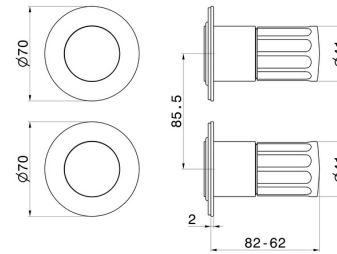

72873E.01.014

Single lever concealed mixer - finish Matt White

External part. With 2 ways out mechanical diverter, 1/2" connections.

FEATURES

Material	Brass
Installation	Wall concealed part
Control type	Single lever
Outlets	2 Ways Out
Water mixing	Mechanical
Required for installation	<u>31087.00.000</u>

TECHNICAL DRAWING

 **AR Preview**
try it in your home

More Details
on our [website](#)

72873E.01.014

Single lever concealed mixer - finish Matt White

AVAILABLE FINISHES

01.014

Matt White