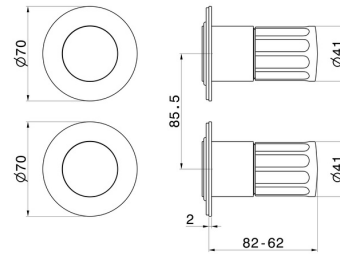

**72873E.01.093**

Single lever concealed mixer - finish Matt Black

External part. With 2 ways out mechanical diverter, 1/2" connections.

**FEATURES**

Material	<b>Brass</b>
Installation	<b>Wall concealed part</b>
Control type	<b>Single lever</b>
Outlets	<b>2 Ways Out</b>
Water mixing	<b>Mechanical</b>
Required for installation	<b><u>31087.00.000</u></b>

**TECHNICAL DRAWING**

 **AR Preview**  
try it in your home

**More Details**  
on our [website](#)

**72873E.01.093**

Single lever concealed mixer - finish Matt Black

**AVAILABLE FINISHES**

---

**01.093**