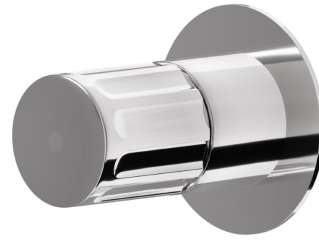

72873E.21.018

Single lever concealed mixer - finish Chrome

External part. With 2 ways out mechanical diverter, 1/2" connections.

Chrome

FEATURES

Material	Brass
Installation	Wall concealed part
Control type	Single lever
Outlets	2 Ways Out
Water mixing	Mechanical
Required for installation	<u>31087.00.000</u>

TECHNICAL DRAWING

 **AR Preview**
try it in your home

More Details
on our [website](#)

72873E.21.018

Single lever concealed mixer - finish Chrome

AVAILABLE FINISHES

21.018

Chrome

01.014

finish Matt White

01.093

finish Matt Black

59.064

finish PVD Brushed Gun Metal

59.066

finish PVD Brushed steel