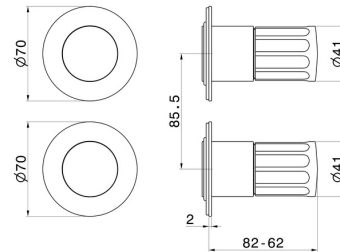

72873E.21.018

Single lever concealed mixer - finish Chrome

External part. With 2 ways out mechanical diverter, 1/2" connections.

Chrome

FEATURES

Material	Brass
Installation	Wall concealed part
Control type	Single lever
Outlets	2 Ways Out
Water mixing	Mechanical
Required for installation	<u>31087.00.000</u>

TECHNICAL DRAWING

 **AR Preview**
try it in your home

More Details
on our [website](#)

72873E.21.018

Single lever concealed mixer - finish Chrome

AVAILABLE FINISHES

21.018

Chrome