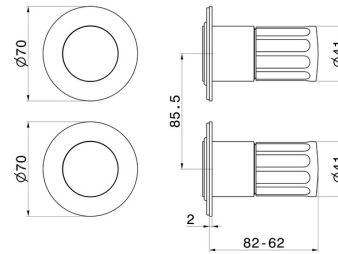

**72873E.59.064**

Single lever concealed mixer - finish PVD Brushed Gun Metal  
 External part. With 2 ways out mechanical diverter, 1/2" connections.

**FEATURES**

Material	<b>Brass</b>
Installation	<b>Wall concealed part</b>
Control type	<b>Single lever</b>
Outlets	<b>2 Ways Out</b>
Water mixing	<b>Mechanical</b>
Required for installation	<b><u>31087.00.000</u></b>

**TECHNICAL DRAWING**

**72873E.59.064**

Single lever concealed mixer - finish PVD Brushed Gun Metal