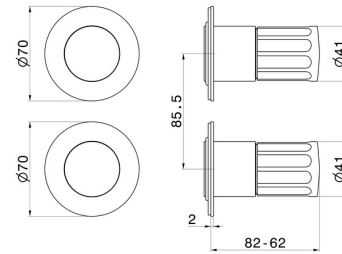

**72873E.59.066**

Single lever concealed mixer - finish PVD Brushed steel  
 External part. With 2 ways out mechanical diverter, 1/2" connections.

**FEATURES**

Material	<b>Brass</b>
Installation	<b>Wall concealed part</b>
Control type	<b>Single lever</b>
Outlets	<b>2 Ways Out</b>
Water mixing	<b>Mechanical</b>
Required for installation	<b><u>31087.00.000</u></b>

**TECHNICAL DRAWING**

**72873E.59.066**

Single lever concealed mixer - finish PVD Brushed steel