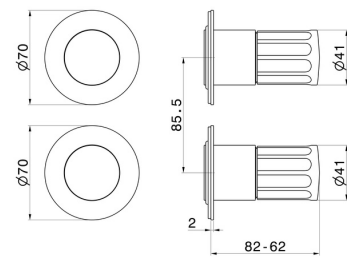

72873E.59.067

Single lever concealed mixer - finish PVD Brushed Copper Bronze

External part. With 2 ways out mechanical diverter, 1/2" connections.

PVD Brushed Copper Bronze

FEATURES

Material	Brass
Installation	Wall concealed part
Control type	Single lever
Outlets	2 Ways Out
Water mixing	Mechanical
Required for installation	<u>31087.00.000</u>

TECHNICAL DRAWING

72873E.59.067

Single lever concealed mixer - finish PVD Brushed Copper Bronze

AVAILABLE FINISHES

59.067

PVD Brushed Copper Bronze

01.014

finish Matt White