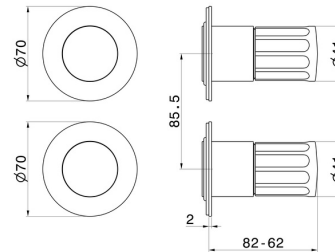

**72873E.59.098**

Single lever concealed mixer - finish PVD Brushed Pale Gold  
 External part. With 2 ways out mechanical diverter, 1/2" connections.

PVD Brushed Pale Gold

**FEATURES**

Material	<b>Brass</b>
Installation	<b>Wall concealed part</b>
Control type	<b>Single lever</b>
Outlets	<b>2 Ways Out</b>
Water mixing	<b>Mechanical</b>
Required for installation	<b><u>31087.00.000</u></b>

**TECHNICAL DRAWING**

**72873E.59.098**

Single lever concealed mixer - finish PVD Brushed Pale Gold