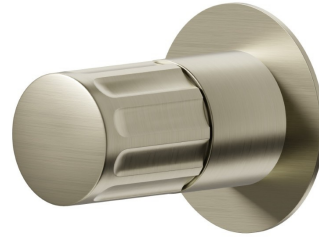

**72873E.59.098**

Single lever concealed mixer - finish PVD Brushed Pale Gold  
 External part. With 2 ways out mechanical diverter, 1/2" connections.

PVD Brushed Pale Gold

**FEATURES**

Material	<b>Brass</b>
Installation	<b>Wall concealed part</b>
Control type	<b>Single lever</b>
Outlets	<b>2 Ways Out</b>
Water mixing	<b>Mechanical</b>
Required for installation	<b><u>31087.00.000</u></b>

**TECHNICAL DRAWING**

**72873E.59.098**

Single lever concealed mixer - finish PVD Brushed Pale Gold

## AVAILABLE FINISHES

---

**59.098**

PVD Brushed Pale Gold

**01.014**

finish Matt White

**01.093**

finish Matt Black

**61.020**

finish PVD Glossy Gold