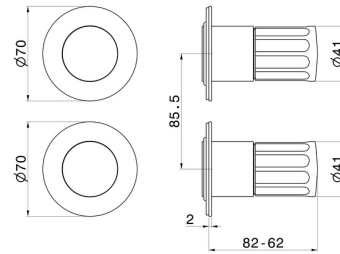

TECHNICAL DRAWING

AR Preview
try it in your home

More Details
on our [website](#)