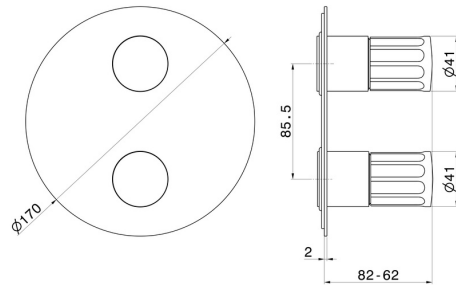

72874E.01.014

Single lever concealed mixer - finish Matt White

External part. With 2 ways out mechanical diverter, 1/2" connections.

FEATURES

Material	Brass
Installation	Wall concealed part
Control type	Single lever
Outlets	2 Ways Out
Water mixing	Mechanical
Required for installation	<u>31087.00.000</u>

TECHNICAL DRAWING

72874E.01.014

Single lever concealed mixer - finish Matt White

AVAILABLE FINISHES

01.014

Matt White

01.093

finish Matt Black