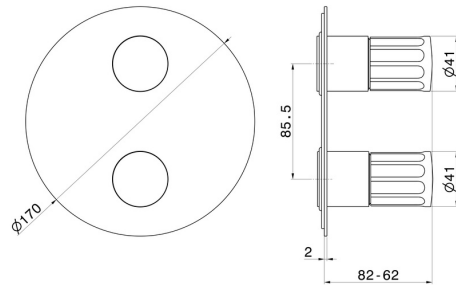

TECHNICAL DRAWING