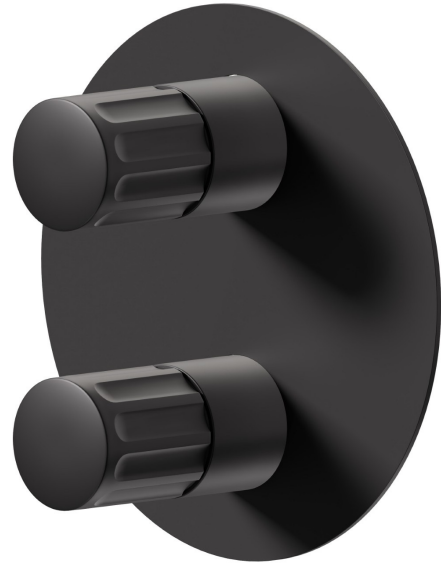

## 72874E.01.093

Single lever concealed mixer - finish Matt Black

External part. With 2 ways out mechanical diverter, 1/2" connections.

### FEATURES

Material	<b>Brass</b>
Installation	<b>Wall concealed part</b>
Control type	<b>Single lever</b>
Outlets	<b>2 Ways Out</b>
Water mixing	<b>Mechanical</b>
Required for installation	<b><u>31087.00.000</u></b>

### TECHNICAL DRAWING

**72874E.01.093**

Single lever concealed mixer - finish Matt Black

**AVAILABLE FINISHES**

---

**01.093**

Matt Black

**01.014**