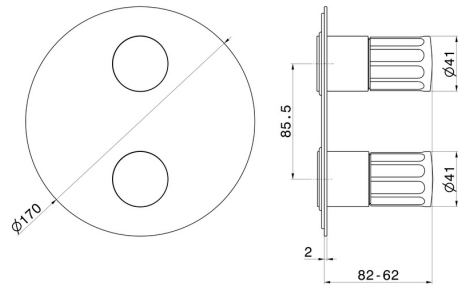

72874E.21.018

Single lever concealed mixer - finish Chrome

External part. With 2 ways out mechanical diverter, 1/2" connections.

FEATURES

Material	Brass
Installation	Wall concealed part
Control type	Single lever
Outlets	2 Ways Out
Water mixing	Mechanical
Required for installation	<u>31087.00.000</u>

TECHNICAL DRAWING

72874E.21.018

Single lever concealed mixer - finish Chrome

AVAILABLE FINISHES

21.018

Chrome

01.014

finish Matt White