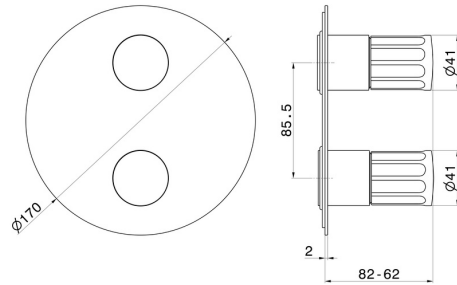

72874E.59.064

Single lever concealed mixer - finish PVD Brushed Gun Metal
 External part. With 2 ways out mechanical diverter, 1/2" connections.

FEATURES

Material	Brass
Installation	Wall concealed part
Control type	Single lever
Outlets	2 Ways Out
Water mixing	Mechanical
Required for installation	<u>31087.00.000</u>

TECHNICAL DRAWING

72874E.59.064

Single lever concealed mixer - finish PVD Brushed Gun Metal

AVAILABLE FINISHES

59.064

PVD Brushed Gun Metal

01.014

finish Matt White