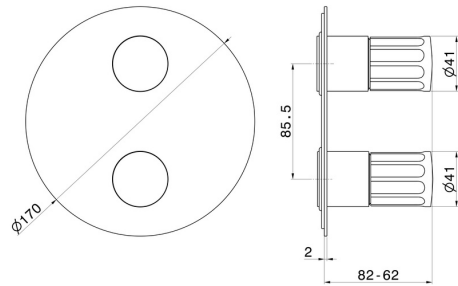

72874E.59.066

Single lever concealed mixer - finish PVD Brushed steel
 External part. With 2 ways out mechanical diverter, 1/2" connections.

FEATURES

Material	Brass
Installation	Wall concealed part
Control type	Single lever
Outlets	2 Ways Out
Water mixing	Mechanical
Required for installation	<u>31087.00.000</u>

TECHNICAL DRAWING

72874E.59.066

Single lever concealed mixer - finish PVD Brushed steel

AVAILABLE FINISHES

59.066

PVD Brushed steel

01.014

finish Matt White