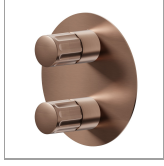

72874E.59.067

Single lever concealed mixer - finish PVD Brushed Copper Bronze

External part. With 2 ways out mechanical diverter, 1/2" connections.

PVD Brushed Copper Bronze

FEATURES

Material	Brass
Installation	Wall concealed part
Control type	Single lever
Outlets	2 Ways Out
Water mixing	Mechanical
Required for installation	<u>31087.00.000</u>

TECHNICAL DRAWING

72874E.59.067

Single lever concealed mixer - finish PVD Brushed Copper Bronze

AVAILABLE FINISHES

59.067

PVD Brushed Copper Bronze

01.014

finish Matt White

01.093

finish Matt Black

21.018

finish Chrome

59.064

finish PVD Brushed Gun Metal

59.066

finish PVD Brushed steel

59.098

finish PVD Brushed Pale Gold

61.020

finish PVD Glossy Gold