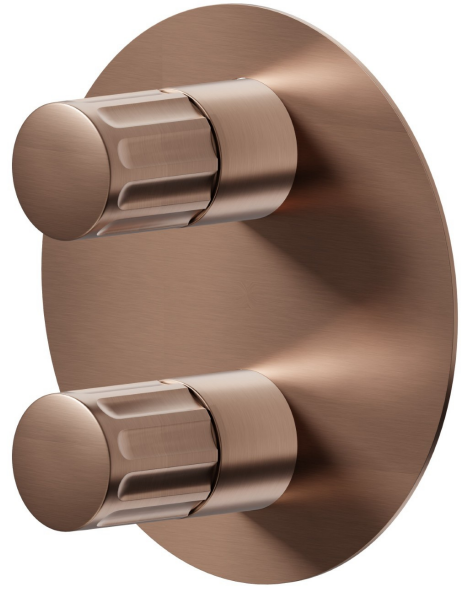

72874E.59.067

Single lever concealed mixer - finish PVD Brushed Copper Bronze

External part. With 2 ways out mechanical diverter, 1/2" connections.

PVD Brushed Copper Bronze

FEATURES

Material	Brass
Installation	Wall concealed part
Control type	Single lever
Outlets	2 Ways Out
Water mixing	Mechanical
Required for installation	<u>31087.00.000</u>

TECHNICAL DRAWING

72874E.59.067

Single lever concealed mixer - finish PVD Brushed Copper Bronze

AVAILABLE FINISHES

59.067

PVD Brushed Copper Bronze

01.014

finish Matt White

01.093

finish Matt Black

21.018

finish Chrome

59.064

finish PVD Brushed Gun Metal

59.066

finish PVD Brushed steel

59.098

finish PVD Brushed Pale Gold

61.020

finish PVD Glossy Gold