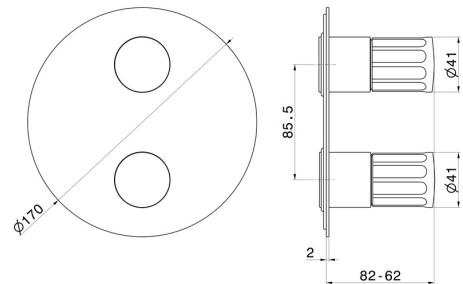

72874E.59.067

Single lever concealed mixer - finish PVD Brushed Copper Bronze

External part. With 2 ways out mechanical diverter, 1/2" connections.

PVD Brushed Copper Bronze

FEATURES

Material	Brass
Installation	Wall concealed part
Control type	Single lever
Outlets	2 Ways Out
Water mixing	Mechanical
Required for installation	<u>31087.00.000</u>

TECHNICAL DRAWING

72874E.59.067

Single lever concealed mixer - finish PVD Brushed Copper Bronze

AVAILABLE FINISHES

59.067

PVD Brushed Copper Bronze

01.014

finish Matt White