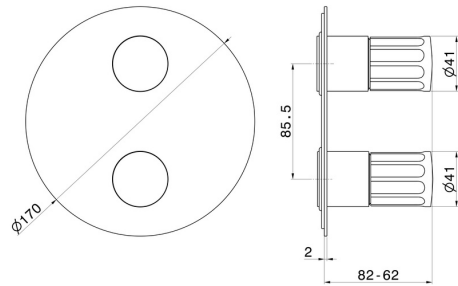

72874E.59.098

Single lever concealed mixer - finish PVD Brushed Pale Gold
 External part. With 2 ways out mechanical diverter, 1/2" connections.

FEATURES

Material	Brass
Installation	Wall concealed part
Control type	Single lever
Outlets	2 Ways Out
Water mixing	Mechanical
Required for installation	<u>31087.00.000</u>

TECHNICAL DRAWING

72874E.59.098

Single lever concealed mixer - finish PVD Brushed Pale Gold

AVAILABLE FINISHES

59.098

PVD Brushed Pale Gold

01.014

finish Matt White