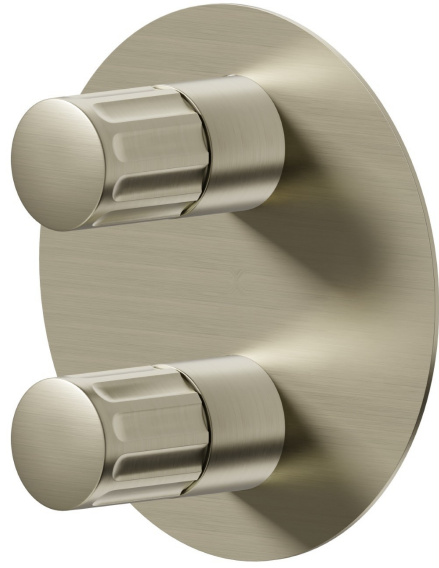

72874E.59.098

Single lever concealed mixer - finish PVD Brushed Pale Gold
 External part. With 2 ways out mechanical diverter, 1/2" connections.

FEATURES

Material	Brass
Installation	Wall concealed part
Control type	Single lever
Outlets	2 Ways Out
Water mixing	Mechanical
Required for installation	<u>31087.00.000</u>

TECHNICAL DRAWING

72874E.59.098

Single lever concealed mixer - finish PVD Brushed Pale Gold

AVAILABLE FINISHES

59.098

PVD Brushed Pale Gold

01.014

finish Matt White

01.093

finish Matt Black

21.018

finish Chrome

59.064

finish PVD Brushed Gun Metal

59.066

finish PVD Brushed steel

59.067

finish PVD Brushed Copper Bronze

61.020

finish PVD Glossy Gold