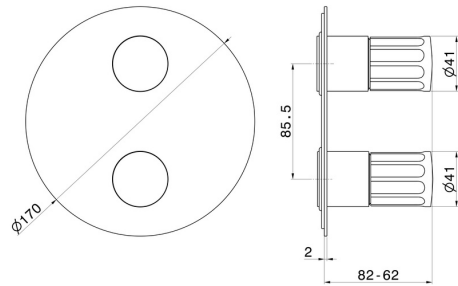

72874E.61.020

Single lever concealed mixer - finish PVD Glossy Gold
 External part. With 2 ways out mechanical diverter, 1/2" connections.

FEATURES

| | |
|---------------------------|----------------------------|
| Material | Brass |
| Installation | Wall concealed part |
| Control type | Single lever |
| Outlets | 2 Ways Out |
| Water mixing | Mechanical |
| Required for installation | <u>31087.00.000</u> |

TECHNICAL DRAWING

72874E.61.020

Single lever concealed mixer - finish PVD Glossy Gold

AVAILABLE FINISHES

61.020

PVD Glossy Gold

01.014

finish Matt White