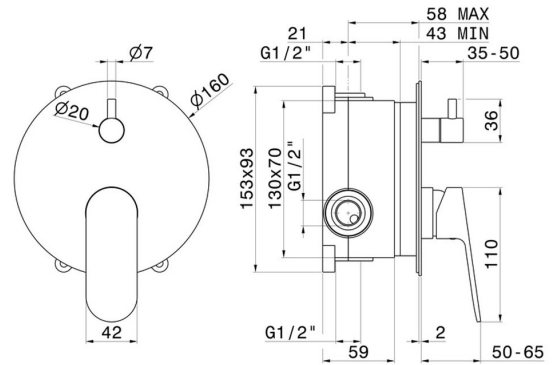

74070.21.018

Single lever concealed mixer - finish Chrome

with 2 ways out mechanic diverter, 1/2" connections. With concealed part with casing.

FEATURES

Material	Brass
Installation	Wall mounted
Control type	Single lever
Diverter type	Mechanic diverter
Outlets	2 Ways Out
Water mixing	Mechanical

TECHNICAL DRAWING

74070.21.018

Single lever concealed mixer - finish Chrome

AVAILABLE FINISHES

21.018
Chrome

01.093
finish Matt Black