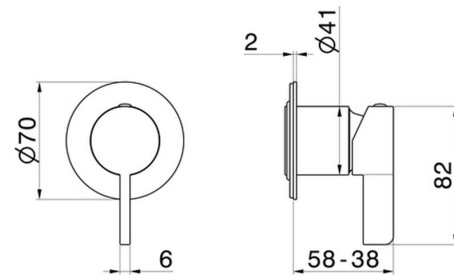

71079E.01.093

Single lever concealed mixer, to combine with a 3 ways out concealed diverter without stop. Ø70. External part - finish Matt Black

FEATURES

| | |
|---------------------------|----------------------------|
| Material | Brass |
| Installation | Wall concealed part |
| Control type | Single lever |
| Outlets | 1 Way Out |
| Water mixing | Mechanical |
| Required for installation | <u>31085.00.000</u> |

TECHNICAL DRAWING

 **AR Preview**
try it in your home

More Details
on our [website](#)

71079E.01.093

Single lever concealed mixer, to combine with a 3 ways out concealed diverter without stop.
Ø70. External part - finish Matt Black