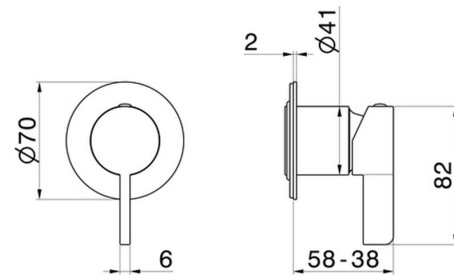

71079E.21.018

Single lever concealed mixer, to combine with a 3 ways out concealed diverter without stop. Ø70. External part - finish Chrome

FEATURES

Material	Brass
Installation	Wall concealed part
Control type	Single lever
Outlets	1 Way Out
Water mixing	Mechanical
Required for installation	<u>31085.00.000</u>

TECHNICAL DRAWING

71079E.21.018

Single lever concealed mixer, to combine with a 3 ways out concealed diverter without stop.
Ø70. External part - finish Chrome

AVAILABLE FINISHES

21.018

Chrome

01.093

finish Matt Black