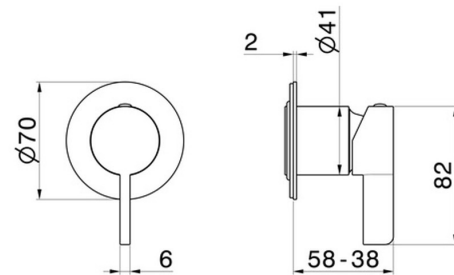

## 71079E.47.083

Single lever concealed mixer, to combine with a 3 ways out concealed diverter without stop. Ø70. External part - finish Groove Bronze

Groove Bronze

### FEATURES

Material	<b>Brass</b>
Installation	<b>Wall concealed part</b>
Control type	<b>Single lever</b>
Outlets	<b>1 Way Out</b>
Water mixing	<b>Mechanical</b>
Required for installation	<b><u>31085.00.000</u></b>

### TECHNICAL DRAWING

**AR Preview**  
try it in your home

**More Details**  
on our [website](#)

**71079E.47.083**

Single lever concealed mixer, to combine with a 3 ways out concealed diverter without stop.  
Ø70. External part - finish Groove Bronze