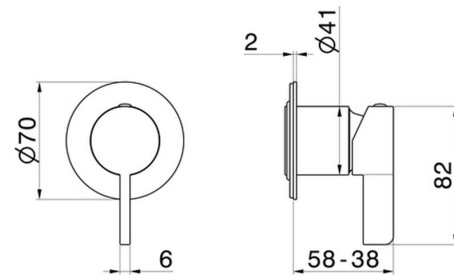

71079E.58.061

Single lever concealed mixer, to combine with a 3 ways out concealed diverter without stop. Ø70. External part - finish PVD Copper Bronze

FEATURES

Material	Brass
Installation	Wall concealed part
Control type	Single lever
Outlets	1 Way Out
Water mixing	Mechanical
Required for installation	<u>31085.00.000</u>

TECHNICAL DRAWING

71079E.58.061

Single lever concealed mixer, to combine with a 3 ways out concealed diverter without stop. Ø70. External part - finish PVD Copper Bronze

AVAILABLE FINISHES

58.061

PVD Copper Bronze