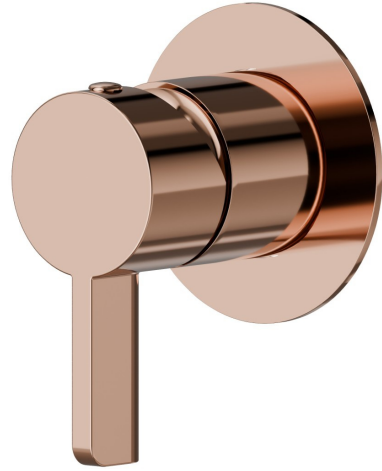

71079E.58.061

Single lever concealed mixer, to combine with a 3 ways out concealed diverter without stop. Ø70. External part - finish PVD Copper Bronze

FEATURES

Material	Brass
Installation	Wall concealed part
Control type	Single lever
Outlets	1 Way Out
Water mixing	Mechanical
Required for installation	<u>31085.00.000</u>

TECHNICAL DRAWING

71079E.58.061

Single lever concealed mixer, to combine with a 3 ways out concealed diverter without stop. Ø70. External part - finish PVD Copper Bronze

AVAILABLE FINISHES

58.061

PVD Copper Bronze

01.093

finish Matt Black

21.018

finish Chrome

47.083

finish Groove Bronze

58.063

finish PVD Gun Metal

59.098

finish PVD Brushed Pale Gold

61.020

finish PVD Glossy Gold