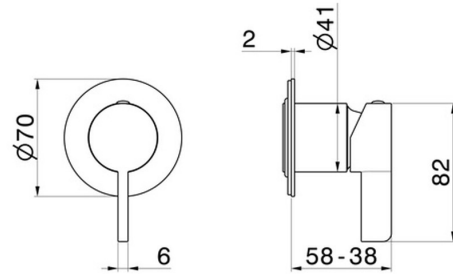

**71079E.58.063**

Single lever concealed mixer, to combine with a 3 ways out concealed diverter without stop. Ø70. External part - finish PVD Gun Metal

**FEATURES**

Material	<b>Brass</b>
Installation	<b>Wall concealed part</b>
Control type	<b>Single lever</b>
Outlets	<b>1 Way Out</b>
Water mixing	<b>Mechanical</b>
Required for installation	<b><u>31085.00.000</u></b>

**TECHNICAL DRAWING**

**71079E.58.063**

Single lever concealed mixer, to combine with a 3 ways out concealed diverter without stop.  
Ø70. External part - finish PVD Gun Metal

**AVAILABLE FINISHES**

---

**58.063**