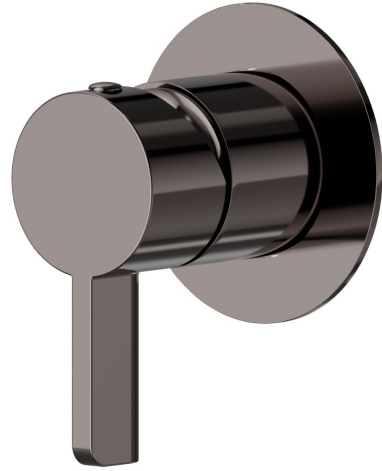

**71079E.58.063**

Single lever concealed mixer, to combine with a 3 ways out concealed diverter without stop. Ø70. External part - finish PVD Gun Metal

**FEATURES**

Material	<b>Brass</b>
Installation	<b>Wall concealed part</b>
Control type	<b>Single lever</b>
Outlets	<b>1 Way Out</b>
Water mixing	<b>Mechanical</b>
Required for installation	<b><u>31085.00.000</u></b>

**TECHNICAL DRAWING**

**71079E.58.063**

Single lever concealed mixer, to combine with a 3 ways out concealed diverter without stop.  
Ø70. External part - finish PVD Gun Metal

**AVAILABLE FINISHES**

---

**58.063**

PVD Gun Metal

**01.093**

finish Matt Black

**21.018**

finish Chrome

**47.083**

finish Groove Bronze

**58.061**

finish PVD Copper Bronze

**59.098**

finish PVD Brushed Pale Gold

**61.020**

finish PVD Glossy Gold