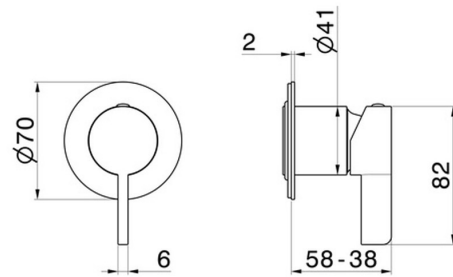

**71079E.59.098**

Single lever concealed mixer, to combine with a 3 ways out concealed diverter without stop. Ø70. External part - finish PVD Brushed Pale Gold

**FEATURES**

Material	<b>Brass</b>
Installation	<b>Wall concealed part</b>
Control type	<b>Single lever</b>
Outlets	<b>1 Way Out</b>
Water mixing	<b>Mechanical</b>
Required for installation	<b><u>31085.00.000</u></b>

**TECHNICAL DRAWING**

**71079E.59.098**

Single lever concealed mixer, to combine with a 3 ways out concealed diverter without stop. Ø70. External part - finish PVD Brushed Pale Gold

**AVAILABLE FINISHES**