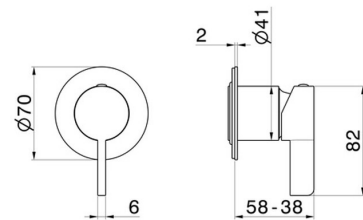

71179E.01.093

Single lever concealed mixer, to combine with a 3 ways out concealed diverter without stop. Ø70. External part. LUXURY - finish Matt Black

FEATURES

Material	Brass
Outlets	1 Way Out
Water mixing	Mechanical
Required for installation	<u>31085.00.000</u>

TECHNICAL DRAWING

AR Preview
try it in your home

More Details
on our [website](#)

71179E.01.093

Single lever concealed mixer, to combine with a 3 ways out concealed diverter without stop. Ø70. External part. LUXURY - finish Matt Black