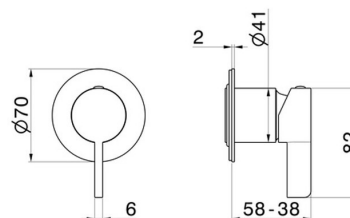

71179E.21.018

Single lever concealed mixer, to combine with a 3 ways out concealed diverter without stop. Ø70. External part. LUXURY - finish Chrome

FEATURES

Material	Brass
Outlets	1 Way Out
Water mixing	Mechanical
Required for installation	<u>31085.00.000</u>

TECHNICAL DRAWING

71179E.21.018

Single lever concealed mixer, to combine with a 3 ways out concealed diverter without stop. Ø70. External part. LUXURY - finish Chrome

AVAILABLE FINISHES

21.018
Chrome

01.093
finish Matt Black