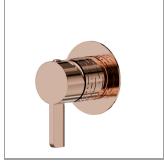

71179E.58.061

Single lever concealed mixer, to combine with a 3 ways out concealed diverter without stop. Ø70. External part. LUXURY - finish PVD Copper Bronze

PVD Copper Bronze

FEATURES

Material	Brass
Outlets	1 Way Out
Water mixing	Mechanical
Required for installation	<u>31085.00.000</u>

TECHNICAL DRAWING

71179E.58.061

Single lever concealed mixer, to combine with a 3 ways out concealed diverter without stop. Ø70. External part. LUXURY - finish PVD Copper Bronze

AVAILABLE FINISHES

58.061

PVD Copper Bronze

01.093

finish Matt Black

21.018

finish Chrome

47.083

finish Groove Bronze

58.063

finish PVD Gun Metal

59.098

finish PVD Brushed Pale Gold

61.020

finish PVD Glossy Gold