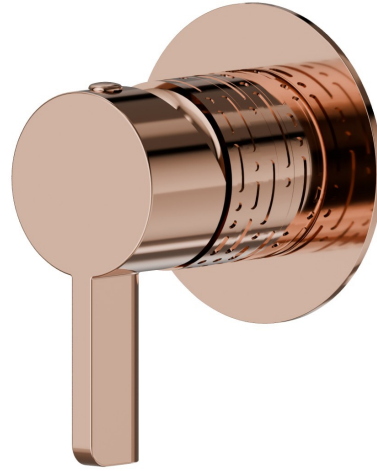

71179E.58.061

Single lever concealed mixer, to combine with a 3 ways out concealed diverter without stop. Ø70. External part. LUXURY - finish PVD Copper Bronze

PVD Copper Bronze

FEATURES

Material	Brass
Outlets	1 Way Out
Water mixing	Mechanical
Required for installation	<u>31085.00.000</u>

TECHNICAL DRAWING

71179E.58.061

Single lever concealed mixer, to combine with a 3 ways out concealed diverter without stop. Ø70. External part. LUXURY - finish PVD Copper Bronze

AVAILABLE FINISHES

58.061

PVD Copper Bronze

01.093

finish Matt Black

21.018

finish Chrome

47.083

finish Groove Bronze

58.063

finish PVD Gun Metal

59.098

finish PVD Brushed Pale Gold

61.020

finish PVD Glossy Gold