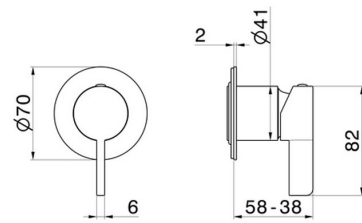

71179E.58.061

Single lever concealed mixer, to combine with a 3 ways out concealed diverter without stop. Ø70. External part. LUXURY - finish PVD Copper Bronze

PVD Copper Bronze

FEATURES

Material	Brass
Outlets	1 Way Out
Water mixing	Mechanical
Required for installation	<u>31085.00.000</u>

TECHNICAL DRAWING

71179E.58.061

Single lever concealed mixer, to combine with a 3 ways out concealed diverter without stop. Ø70. External part. LUXURY - finish PVD Copper Bronze

AVAILABLE FINISHES

58.061

PVD Copper Bronze