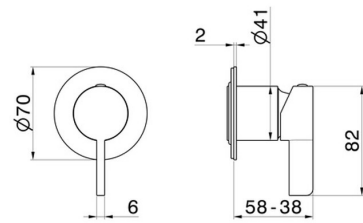

71179E.58.063

Single lever concealed mixer, to combine with a 3 ways out concealed diverter without stop. Ø70. External part. LUXURY - finish PVD Gun Metal

FEATURES

Material	Brass
Outlets	1 Way Out
Water mixing	Mechanical
Required for installation	<u>31085.00.000</u>

TECHNICAL DRAWING

71179E.58.063

Single lever concealed mixer, to combine with a 3 ways out concealed diverter without stop. Ø70. External part. LUXURY - finish PVD Gun Metal

AVAILABLE FINISHES

58.063

PVD Gun Metal