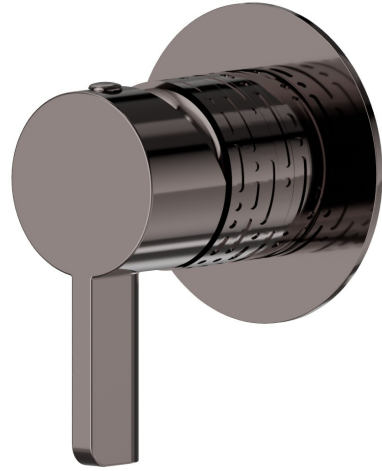

71179E.58.063

Single lever concealed mixer, to combine with a 3 ways out concealed diverter without stop. Ø70. External part. LUXURY - finish PVD Gun Metal

FEATURES

Material	Brass
Outlets	1 Way Out
Water mixing	Mechanical
Required for installation	<u>31085.00.000</u>

TECHNICAL DRAWING

71179E.58.063

Single lever concealed mixer, to combine with a 3 ways out concealed diverter without stop. Ø70. External part. LUXURY - finish PVD Gun Metal

AVAILABLE FINISHES

58.063

PVD Gun Metal

01.093

finish Matt Black

21.018

finish Chrome

47.083

finish Groove Bronze

58.061

finish PVD Copper Bronze

59.098

finish PVD Brushed Pale Gold

61.020

finish PVD Glossy Gold