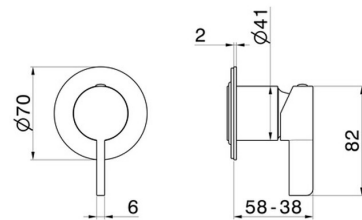

## 71179E.59.098

Single lever concealed mixer, to combine with a 3 ways out concealed diverter without stop. Ø70. External part. LUXURY - finish PVD Brushed Pale Gold

PVD Brushed Pale Gold

### TECHNICAL DRAWING

---

**71179E.59.098**

Single lever concealed mixer, to combine with a 3 ways out concealed diverter without stop. Ø70. External part. LUXURY - finish PVD Brushed Pale Gold

**AVAILABLE FINISHES**