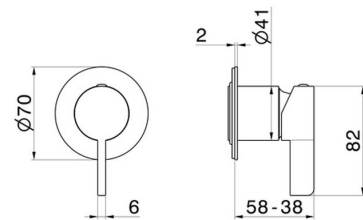

## 71179E.61.020

Single lever concealed mixer, to combine with a 3 ways out concealed diverter without stop. Ø70. External part. LUXURY - finish PVD Glossy Gold

PVD Glossy Gold

### TECHNICAL DRAWING

---

**71179E.61.020**

Single lever concealed mixer, to combine with a 3 ways out concealed diverter without stop. Ø70. External part. LUXURY - finish PVD Glossy Gold

**AVAILABLE FINISHES**