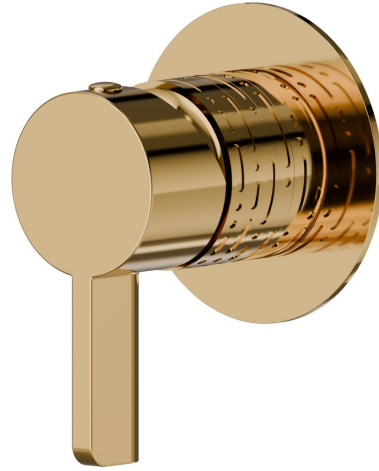

## 71179E.61.020

Single lever concealed mixer, to combine with a 3 ways out concealed diverter without stop. Ø70. External part. LUXURY - finish PVD Glossy Gold

PVD Glossy Gold

### FEATURES

---

Material	<b>Brass</b>
Outlets	<b>1 Way Out</b>
Water mixing	<b>Mechanical</b>
Required for installation	<b><u>31085.00.000</u></b>

### TECHNICAL DRAWING

---

**71179E.61.020**

Single lever concealed mixer, to combine with a 3 ways out concealed diverter without stop. Ø70. External part. LUXURY - finish PVD Glossy Gold

**AVAILABLE FINISHES**

---

**61.020**

PVD Glossy Gold

**01.093**

finish Matt Black

**21.018**

finish Chrome

**47.083**