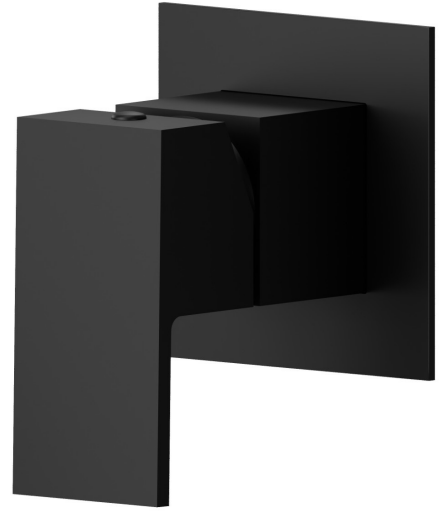

## 66475E.01.093

Single lever concealed mixer, to combine with a 3 ways out concealed diverter without stop. External part - finish Matt Black

### FEATURES

---

Material	<b>Brass</b>
Installation	<b>Wall concealed part</b>
Outlets	<b>1 Way Out</b>
Water mixing	<b>Thermostatic</b>
Required for installation	<b><u>10841.00.000</u></b>

### TECHNICAL DRAWING

---

  
**AR Preview**  
try it in your home

**More Details**  
on our [website](#)

**66475E.01.093**

Single lever concealed mixer, to combine with a 3 ways out concealed diverter without stop.  
External part - finish Matt Black