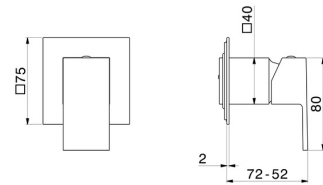

## 66475E.01.093

Single lever concealed mixer, to combine with a 3 ways out concealed diverter without stop. External part - finish Matt Black

### TECHNICAL DRAWING

---

  
**AR Preview**  
try it in your home

**More Details**  
on our [website](#)

**66475E.01.093**

Single lever concealed mixer, to combine with a 3 ways out concealed diverter without stop.  
External part - finish Matt Black