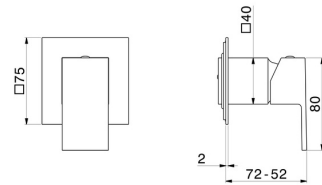

## 66475E.21.018

Single lever concealed mixer, to combine with a 3 ways out concealed diverter without stop. External part - finish Chrome

### TECHNICAL DRAWING

---

**66475E.21.018**

Single lever concealed mixer, to combine with a 3 ways out concealed diverter without stop.  
External part - finish Chrome

**AVAILABLE FINISHES**

---

**21.018**  
Chrome