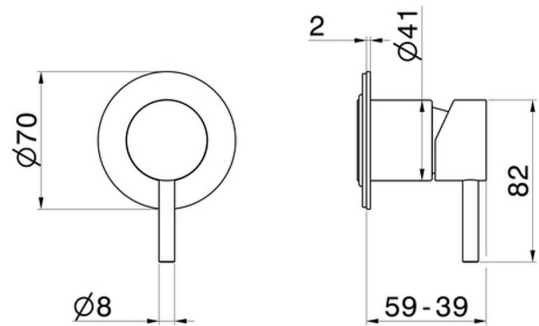

69666EX.50.050

Single lever concealed mixer, to combine with a 3 ways out concealed diverter without stop. External part - finish Stainless Steel

FEATURES

Material	Stainless Steel
Installation	Wall concealed part
Outlets	1 Way Out
Water mixing	Mechanical
Required for installation	<u>31085.00.000</u>

TECHNICAL DRAWING

 **AR Preview**
try it in your home

More Details
on our [website](#)

69666EX.50.050

Single lever concealed mixer, to combine with a 3 ways out concealed diverter without stop.
External part - finish Stainless Steel