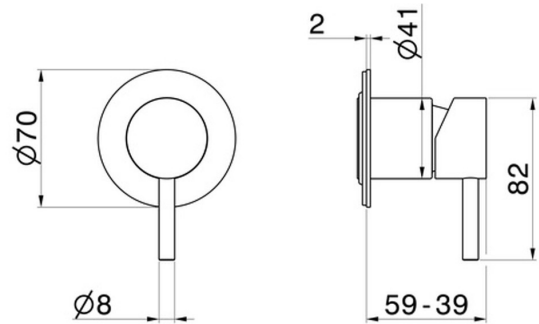

69666EX.59.064

Single lever concealed mixer, to combine with a 3 ways out concealed diverter without stop. External part - finish PVD Brushed Gun Metal

FEATURES

Material	Stainless Steel
Installation	Wall concealed part
Outlets	1 Way Out
Water mixing	Mechanical
Required for installation	<u>31085.00.000</u>

TECHNICAL DRAWING

69666EX.59.064

Single lever concealed mixer, to combine with a 3 ways out concealed diverter without stop.
External part - finish PVD Brushed Gun Metal

AVAILABLE FINISHES

59.064

PVD Brushed Gun Metal