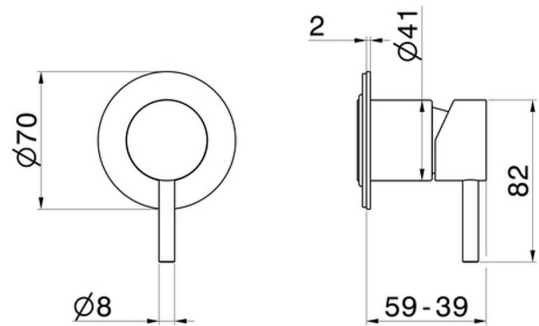

**69666EX.59.067**

Single lever concealed mixer, to combine with a 3 ways out concealed diverter without stop. External part - finish PVD Brushed Copper Bronze

**FEATURES**

Material	<b>Stainless Steel</b>
Installation	<b>Wall concealed part</b>
Outlets	<b>1 Way Out</b>
Water mixing	<b>Mechanical</b>
Required for installation	<b><u>31085.00.000</u></b>

**TECHNICAL DRAWING**

**69666EX.59.067**

Single lever concealed mixer, to combine with a 3 ways out concealed diverter without stop.  
External part - finish PVD Brushed Copper Bronze

**AVAILABLE FINISHES**