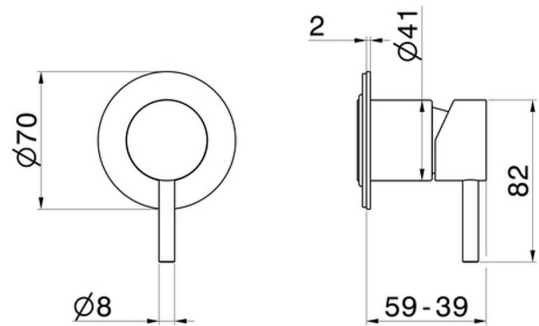

69666EX.59.097

Single lever concealed mixer, to combine with a 3 ways out concealed diverter without stop. External part - finish PVD Brushed Gold

FEATURES

Material	Stainless Steel
Installation	Wall concealed part
Outlets	1 Way Out
Water mixing	Mechanical
Required for installation	<u>31085.00.000</u>

TECHNICAL DRAWING

69666EX.59.097

Single lever concealed mixer, to combine with a 3 ways out concealed diverter without stop.
External part - finish PVD Brushed Gold

AVAILABLE FINISHES

59.097

PVD Brushed Gold