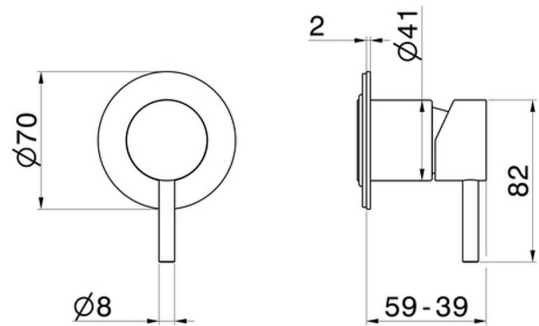

69666EX.59.098

Single lever concealed mixer, to combine with a 3 ways out concealed diverter without stop. External part - finish PVD Brushed Pale Gold

FEATURES

Material	Stainless Steel
Installation	Wall concealed part
Outlets	1 Way Out
Water mixing	Mechanical
Required for installation	<u>31085.00.000</u>

TECHNICAL DRAWING

69666EX.59.098

Single lever concealed mixer, to combine with a 3 ways out concealed diverter without stop.
External part - finish PVD Brushed Pale Gold

AVAILABLE FINISHES

59.098

PVD Brushed Pale Gold